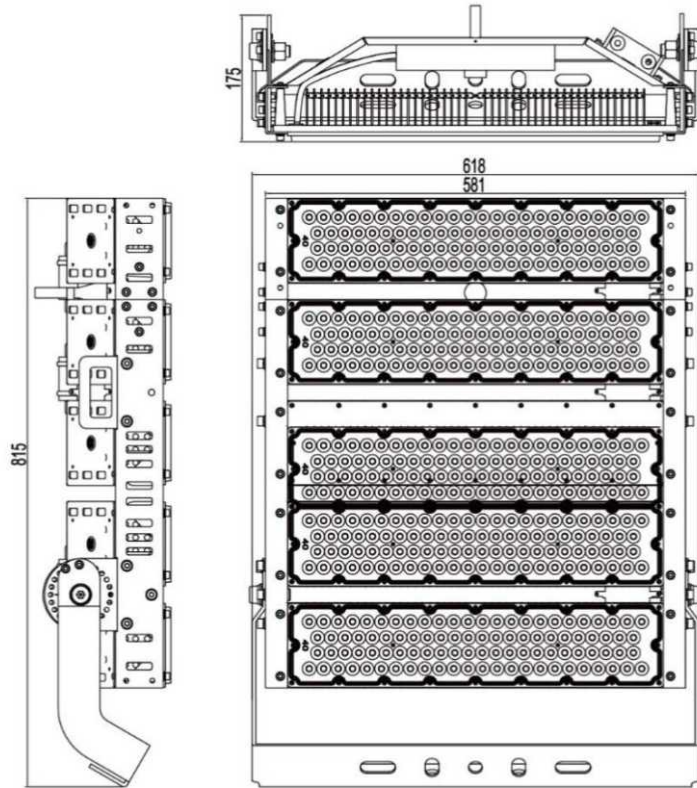

- ◆ Watts: 500W / 750W / 1000W / 1250 / 1500W;
- ◆ Each module is made of 96pcs 5050 LED chips. This design can ensure lifespan of LED chips;
- ◆ High light efficiency: 150lm/W;
- ◆ Good CRI & anti-glare ability;
- ◆ Scale heat sink + die-cast heat dissipation board to ensure sufficient heat dissipation;
- ◆ The heat sink is hollowed out to increase air convection and heat dissipation speed;
- ◆ The space between driver and heat sink can increase lifespan of power supply;
- ◆ Beam Angles: 8°/20°/40°/60°/49*21°;
- ◆ Convenient & safe installation: 5mm adjustable angle bracket, 3.0 anti-fall safety rope;

Shenzhen GangMing OPTO CO., LTD

www.ledgm.com

Model NO.	GM-TL500W-MT	GM-TL750W-MT	GM-TL1000W-MT	GM-TL1250W-MT	GM-TL1500W-MT
Input Power	500W	750W	1000W	1250W	1500W
Input Voltage(V)	100-277VAC				
Input Frequency	50-60HZ				
Power Factor	≥ 0.95				
Driver Brands	Meanwell / Philips / Inventronics / Osram				
THD	<10%				
Ripple Current	<8%				
Surge Protection	10KV (can add 20KV)				
LED Chip Brands	Philips / Osram (5050)				
Color Temperature	3000-6500K				
CRI	80 / 72 RA				
Beam Angles	8° / 20° / 40° / 60° / 49*21°				
Optional Accessories	customizable / dimmable / intelligent control				
Lamp Body Materials	ADC12 & 1060 aluminum alloy				
Lamp Shell Materials	PC				
IP Grade	IP65				
IK Grade	IK08				
Light Efficiency	150Lm/W ±10%				
Net Weight	12.80kgs	17.20kgs	22.00kgs	26.50kgs	31.00kgs
Gross Weight	14.50kgs	19.50kgs	24.70kgs	30.00kgs	35.00kgs
Lamp Size	395*625*175mm	535*625*175mm	676*625*175mm	816*625*175mm	956*625*175mm
Package Size	48*68*21cm / 1pc	63*68*21cm / 1pc	77*68*21cm / 1pc	91*68*21cm / 1pc	105*68*21cm / 1pc

www.ledgm.com

Dimensions

1250W

1500W