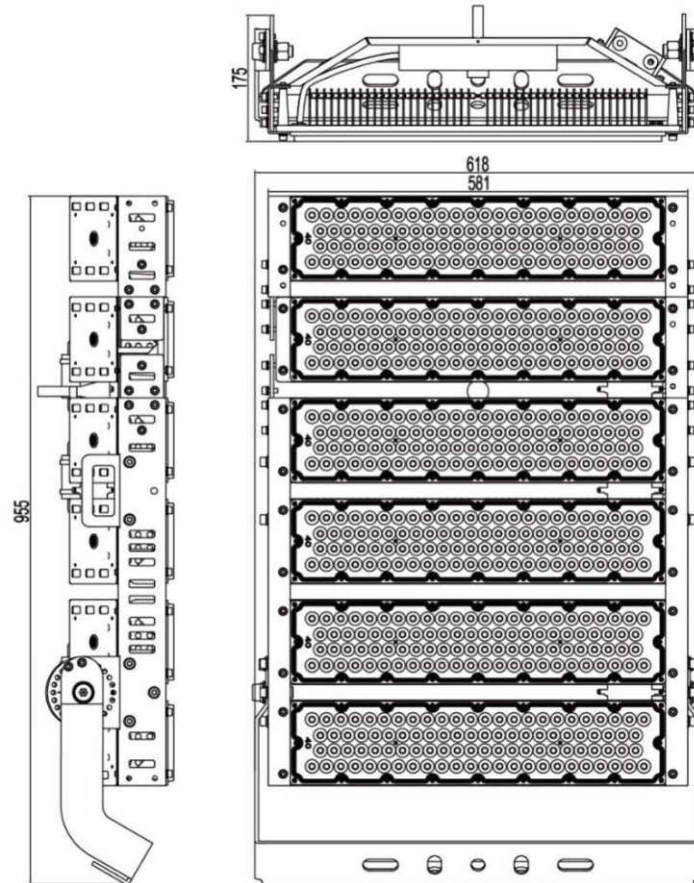

- ◆ Watts: 500W / 750W / 1000W / 1250 / 1500W;
- ◆ Each module is made of 96pcs 5050 LED chips. This design can ensure lifespan of LED chips;
- ◆ High light efficiency: 150lm/W;
- ◆ Good CRI & anti-glare ability;
- ◆ Scale heat sink + die-cast heat dissipation board to ensure sufficient heat dissipation;
- ◆ The heat sink is hollowed out to increase air convection and heat dissipation speed;
- ◆ The space between driver and heat sink can increase lifespan of power supply;
- ◆ Beam Angles: 8°/20°/40°/60°/49*21°;
- ◆ Convenient & safe installation: 5mm adjustable angle bracket, 3.0 anti-fall safety rope;

Shenzhen GangMing OPTO CO., LTD

www.ledgm.com

Model NO.	GM-TL500W-MT	GM-TL750W-MT	GM-TL1000W-MT	GM-TL1250W-MT	GM-TL1500W-MT
Input Power	500W	750W	1000W	1250W	1500W
Input Voltage(V)	100-277VAC				
Input Frequency	50-60HZ				
Power Factor	≥ 0.95				
Driver Brands	Meanwell / Philips / Inventronics / Osram				
THD	<10%				
Ripple Current	<8%				
Surge Protection	10KV (can add 20KV)				
LED Chip Brands	Philips / Osram (5050)				
Color Temperature	3000-6500K				
CRI	80 / 72 RA				
Beam Angles	8° / 20° / 40° / 60° / 49*21°				
Optional Accessories	customizable / dimmable / intelligent control				
Lamp Body Materials	ADC12 & 1060 aluminum alloy				
Lamp Shell Materials	PC				
IP Grade	IP65				
IK Grade	IK08				
Light Efficiency	150Lm/W ±10%				
Net Weight	12.80kgs	17.20kgs	22.00kgs	26.50kgs	31.00kgs
Gross Weight	14.50kgs	19.50kgs	24.70kgs	30.00kgs	35.00kgs
Lamp Size	395*625*175mm	535*625*175mm	676*625*175mm	816*625*175mm	956*625*175mm
Package Size	48*68*21cm / 1pc	63*68*21cm / 1pc	77*68*21cm / 1pc	91*68*21cm / 1pc	105*68*21cm / 1pc

www.ledgm.com

Dimensions

1250W

1500W