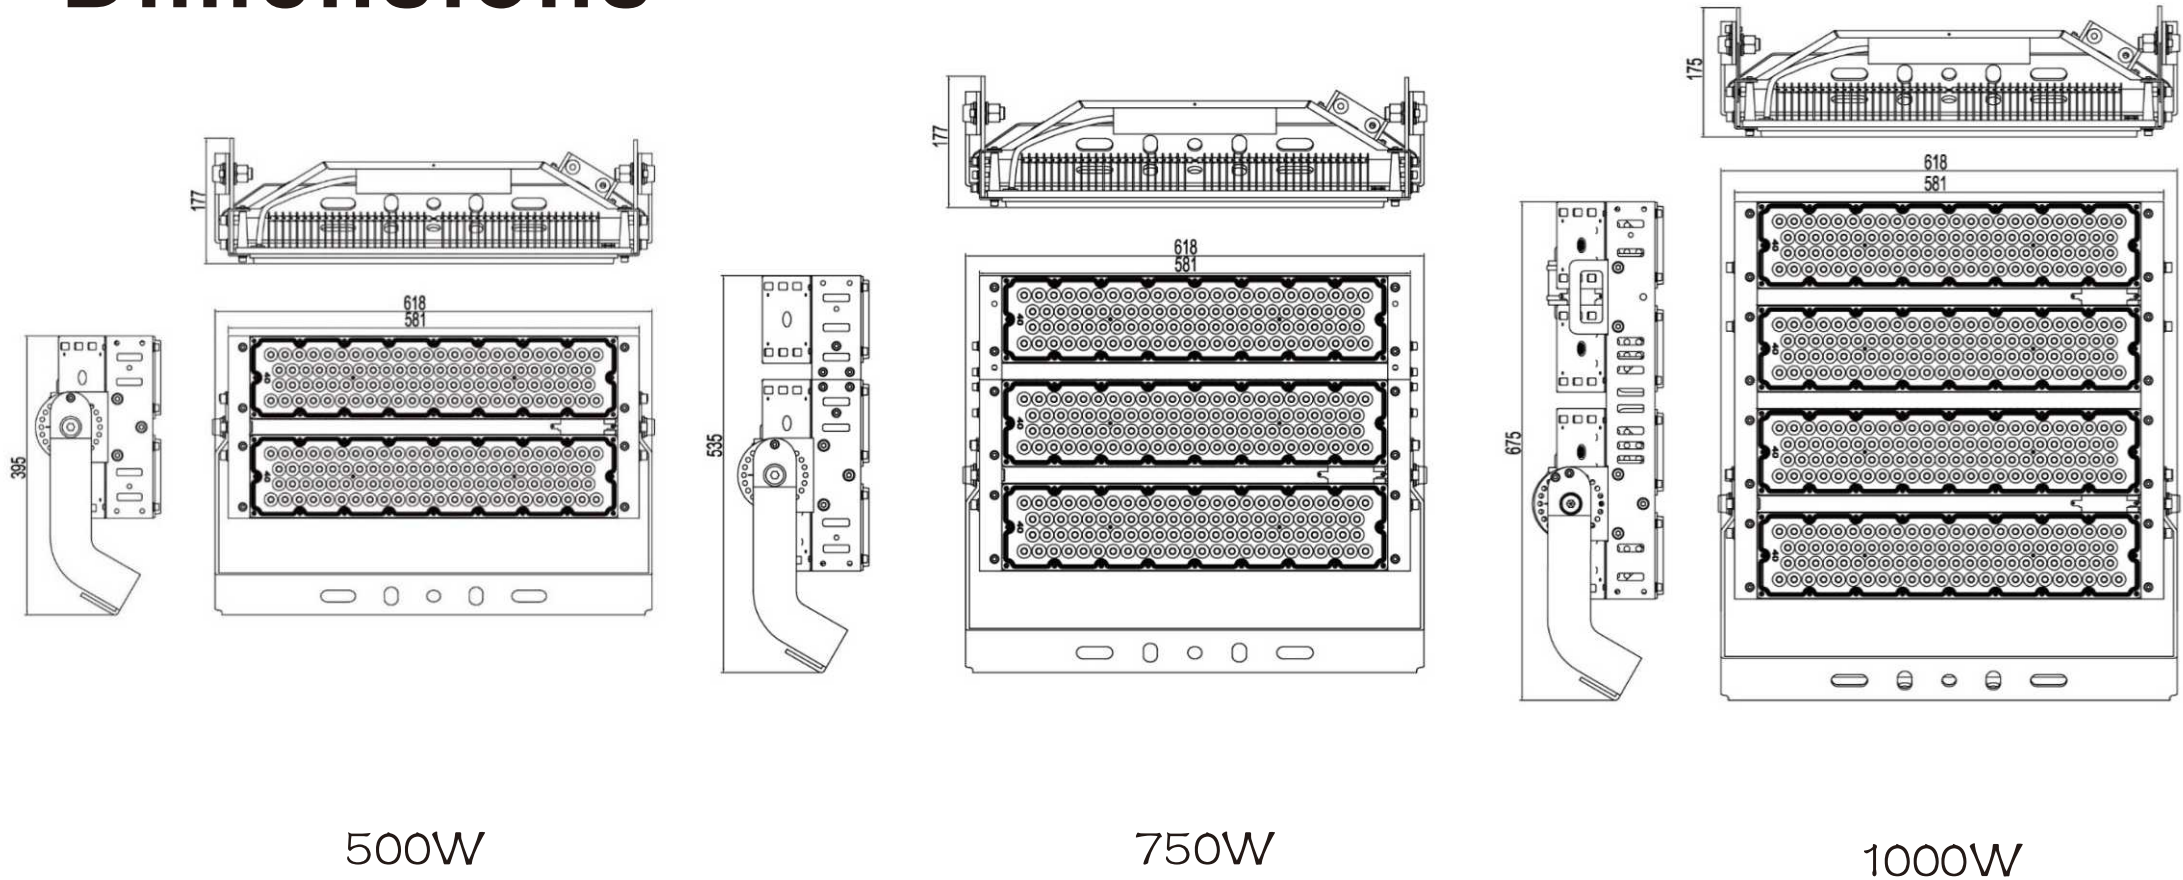

- ◆ Watts: 500W / 750W / 1000W / 1250 / 1500W;
- ◆ Each module is made of 96pcs 5050 LED chips. This design can ensure lifespan of LED chips;
- ◆ High light efficiency: 150lm/W;
- ◆ Good CRI & anti-glare ability;
- ◆ Scale heat sink + die-cast heat dissipation board to ensure sufficient heat dissipation;
- ◆ The heat sink is hollowed out to increase air convection and heat dissipation speed;
- ◆ The space between driver and heat sink can increase lifespan of power supply;
- ◆ Beam Angles: 8°/20°/40°/60°/49*21°;
- ◆ Convenient & safe installation: 5mm adjustable angle bracket, 3.0 anti-fall safety rope;

Shenzhen GangMing OPTO CO., LTD

www.ledgm.com

Model NO.	GM-TL500W-MT	GM-TL750W-MT	GM-TL1000W-MT	GM-TL1250W-MT	GM-TL1500W-MT
Input Power	500W	750W	1000W	1250W	1500W
Input Voltage(V)	100-277VAC				
Input Frequency	50-60HZ				
Power Factor	≥ 0.95				
Driver Brands	Meanwell / Philips / Inventronics / Osram				
THD	<10%				
Ripple Current	<8%				
Surge Protection	10KV (can add 20KV)				
LED Chip Brands	Philips / Osram (5050)				
Color Temperature	3000-6500K				
CRI	80 / 72 RA				
Beam Angles	8° / 20° / 40° / 60° / 49*21°				
Optional Accessories	customizable / dimmable / intelligent control				
Lamp Body Materials	ADC12 & 1060 aluminum alloy				
Lamp Shell Materials	PC				
IP Grade	IP65				
IK Grade	IK08				
Light Efficiency	150Lm/W ±10%				
Net Weight	12.80kgs	17.20kgs	22.00kgs	26.50kgs	31.00kgs
Gross Weight	14.50kgs	19.50kgs	24.70kgs	30.00kgs	35.00kgs
Lamp Size	395*625*175mm	535*625*175mm	676*625*175mm	816*625*175mm	956*625*175mm
Package Size	48*68*21cm / 1pc	63*68*21cm / 1pc	77*68*21cm / 1pc	91*68*21cm / 1pc	105*68*21cm / 1pc

www.ledgm.com

Dimensions

1250W

1500W